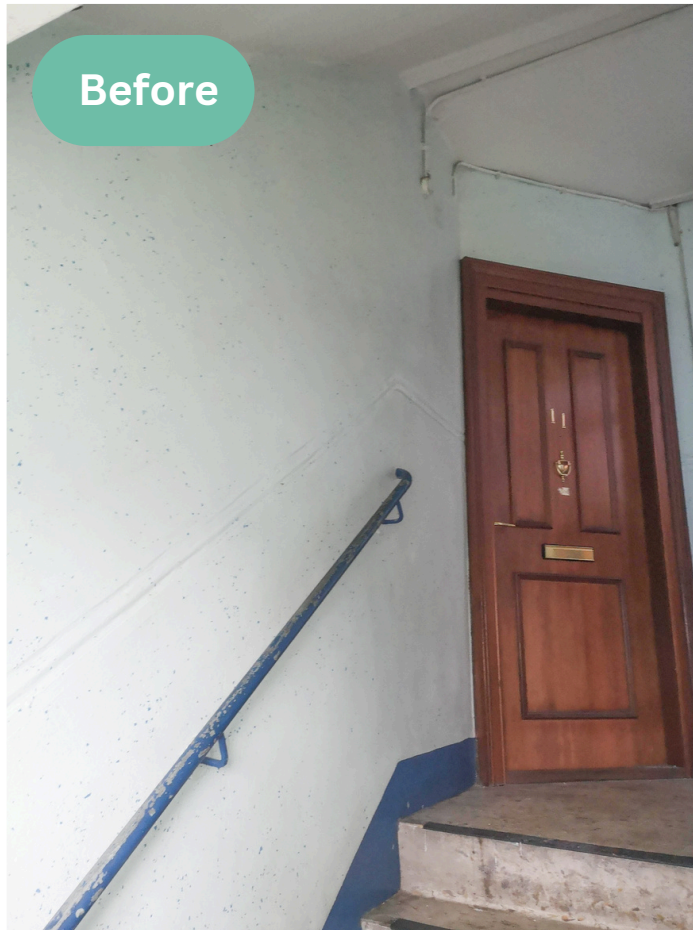

Painterwork Programme 2024-25

After the successful delivery of Phase 1 of our common decoration programme, we would like to include your address in Phase 2

Before

After

91.2 % satisfaction

Project Phase 1 (23/24)

“The contractors were accommodating, courteous and professional at all times. At the end of the job, close was left clean and tidy”.

“The work was satisfactory and started on time and finished on time”